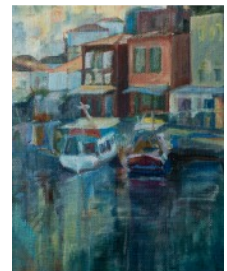

HYDRA

36

JANE PHILLIPS

36. THE HARBOUR, EVENING LIGHT

Oil on canvas
41 x 31 cm
£850

HYDRA

37

JANE PHILLIPS